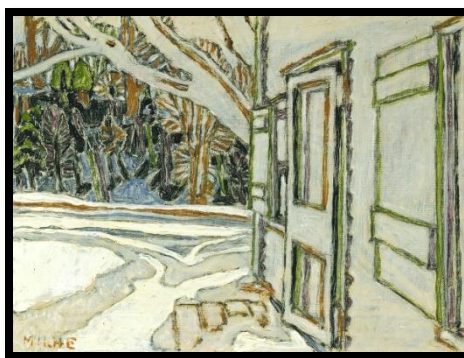

The McIntosh Gallery Art & Travel Committee Presents:

McMichael
CANADIAN ART COLLECTION D'ART CANADIEN

David Milne: Modern Painting

This exhibition will follow Milne's artistic development and journey into modernity as he moved from the bustling sidewalks of New York to the war-torn landscapes of northern France and back again to the woods, fields, and skies of the northeastern US and Canada. Through more than 90 works in oil and watercolour, never-before-exhibited photographs and drawings by the artist, and memorabilia collected by Milne during his time in Europe as an official war artist, Milne's ingenuity in capturing landscapes will be illuminated.